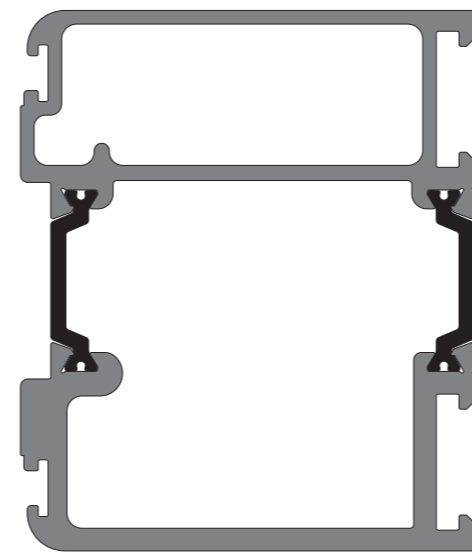

KAS762
Top Rail

KAS764
Mid Rail

KAS763
Bottom Rail

KAS754
Lock Stile

KAS755
Slave Stile

KAS765
Concealed Vertical Rod Stile

KAS751
Safety Stile Frame

KAS752
Safety Stile

KAS753
Flat Safety Stile

KAS631
24mm Square Bead

KAS633
34mm Square Bead

KAS635
38mm Square Bead

KAS632
24mm Bevel Bead

KAS634
34mm Bevel Bead

KAS636
38mm Bevel Bead

KAS772
Brush Carrier

KAS773
Lockstile Trim

KAS774
Slave Stile Trim

KAS756
Door Header

KAS757
Door Header Plate

KAS767
Door Header Plate

KAS758
Ramp Threshold

KAS759
Square Back Threshold

KAS760
Square Threshold

KAS761
Ext Square Threshold

KAS467
Wedge Gasket

KAS282
Retaining Gasket

KAS766
Header Rebate Bead

KAS768
Stile Vertical Rebate Bead

KAS769
Stile Security Rebate Bead

KESTREL

ALUMINIUM SYSTEMS