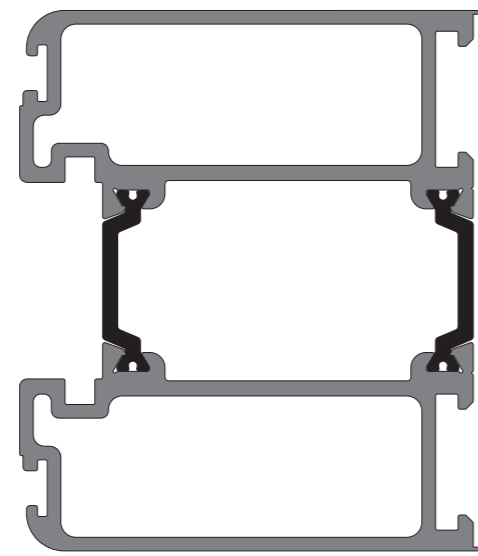

KAS762
Top Rail

KAS764
Mid Rail

KAS763
Bottom Rail

KAS754
Lock Stile

KAS755
Slave Stile

KAS765
Concealed Vertical Rod Stile

KAS751
Safety Stile Frame

KAS752
Safety Stile

KAS753
Flat Safety Stile

KAS631
24mm Square Bead

KAS633
34mm Square Bead

KAS635
38mm Square Bead

KAS632
24mm Bevel Bead

KAS634
34mm Bevel Bead

KAS636
38mm Bevel Bead

KAS772
Brush Carrier

KAS773
Lockstile Trim

KAS774
Slave Stile Trim

KAS756
Door Header

KAS757
Door Header Plate

KAS767
Door Header Plate

KAS758
Ramp Threshold

KAS759
Square Back Threshold

KAS760
Square Threshold

KAS761
Ext Square Threshold

KAS467
Wedge Gasket

KAS282
Retaining Gasket

KAS766
Header Rebate Bead

KAS768
Stile Vertical Rebate Bead

KAS769
Stile Security Rebate Bead

KESTREL

ALUMINIUM SYSTEMS