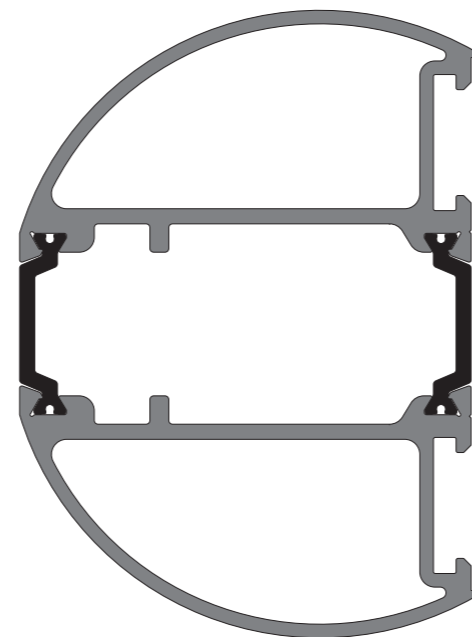

KAS762
Top Rail

KAS764
Mid Rail

KAS763
Bottom Rail

KAS754
Lock Stile

KAS755
Slave Stile

KAS765
Concealed Vertical Rod Stile

KAS751
Safety Stile Frame

KAS752
Safety Stile

KAS753
Flat Safety Stile

KAS631
24mm Square Bead

KAS633
34mm Square Bead

KAS635
38mm Square Bead

KAS632
24mm Bevel Bead

KAS634
34mm Bevel Bead

KAS636
38mm Bevel Bead

KAS772
Brush Carrier

KAS773
Lockstile Trim

KAS774
Slave Stile Trim

KAS756
Door Header

KAS757
Door Header Plate

KAS767
Door Header Plate

KAS758
Ramp Threshold

KAS759
Square Back Threshold

KAS760
Square Threshold

KAS761
Ext Square Threshold

KAS467
Wedge Gasket

KAS282
Retaining Gasket

KAS766
Header Rebate Bead

KAS768
Stile Vertical Rebate Bead

KAS769
Stile Security Rebate Bead

KESTREL

ALUMINIUM SYSTEMS