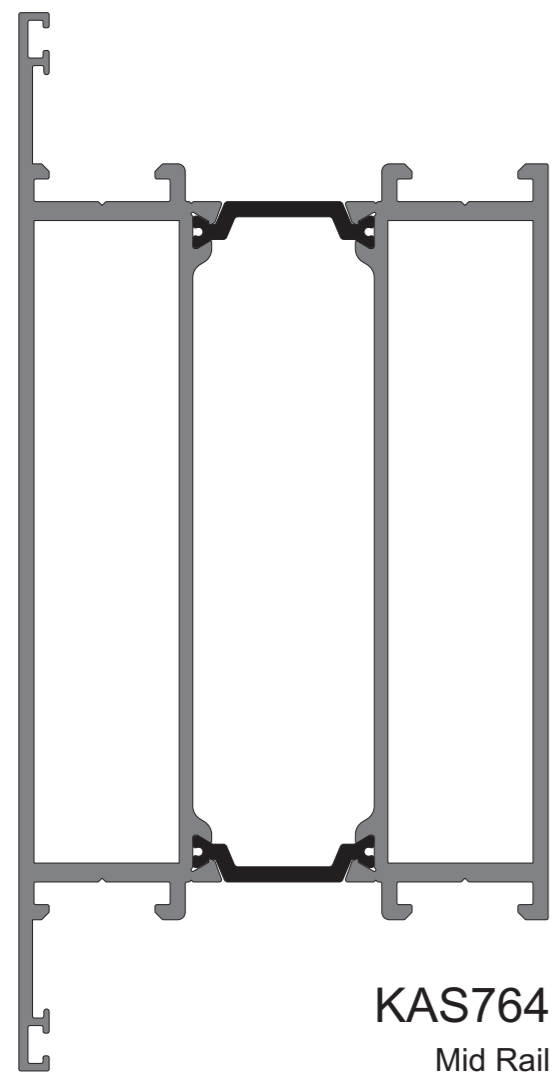

KAS762
Top Rail

KAS764
Mid Rail

KAS763
Bottom Rail

KAS754
Lock Stile

KAS755
Slave Stile

KAS765
Concealed Vertical Rod Stile

KAS751
Safety Stile Frame

KAS752
Safety Stile

KAS753
Flat Safety Stile

KAS631
24mm Square Bead

KAS633
34mm Square Bead

KAS635
38mm Square Bead

KAS632
24mm Bevel Bead

KAS634
34mm Bevel Bead

KAS636
38mm Bevel Bead

KAS772
Brush Carrier

KAS773
Lockstile Trim

KAS774
Slave Stile Trim

KAS756
Door Header

KAS757
Door Header Plate

KAS767
Door Header Plate

KAS758
Ramp Threshold

KAS759
Square Back Threshold

KAS760
Square Threshold

KAS761
Ext Square Threshold

KAS467
Wedge Gasket

KAS282
Retaining Gasket

KAS766
Header Rebate Bead

KAS768
Stile Vertical Rebate Bead

KAS769
Stile Security Rebate Bead

KESTREL

ALUMINIUM SYSTEMS