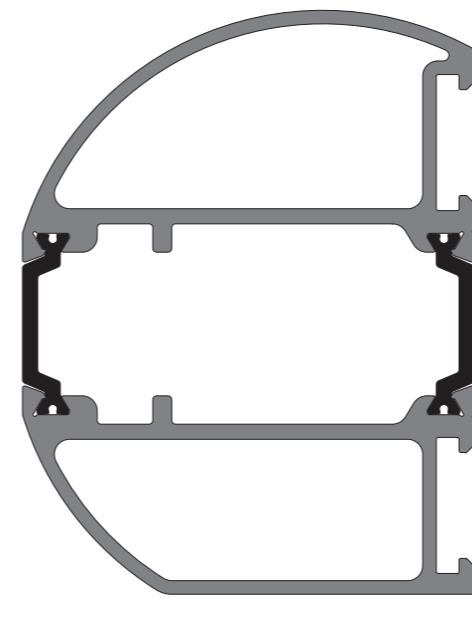

KAS762
Top Rail

KAS764
Mid Rail

KAS763
Bottom Rail

KAS754
Lock Stile

KAS755
Slave Stile

KAS765
Concealed Vertical Rod Stile

KAS751
Safety Stile Frame

KAS752
Safety Stile

KAS753
Flat Safety Stile

KAS631
24mm Square Bead

KAS633
34mm Square Bead

KAS635
38mm Square Bead

KAS632
24mm Bevel Bead

KAS634
34mm Bevel Bead

KAS636
38mm Bevel Bead

KAS772
Brush Carrier

KAS773
Lockstile Trim

KAS774
Slave Stile Trim

KAS756
Door Header

KAS757
Door Header Plate

KAS767
Door Header Plate

KAS758
Ramp Threshold

KAS759
Square Back Threshold

KAS760
Square Threshold

KAS761
Ext Square Threshold

KAS467
Wedge Gasket

KAS282
Retaining Gasket

KAS766
Header Rebate Bead

KAS768
Stile Vertical Rebate Bead

KAS769
Stile Security Rebate Bead

KESTREL

ALUMINIUM SYSTEMS