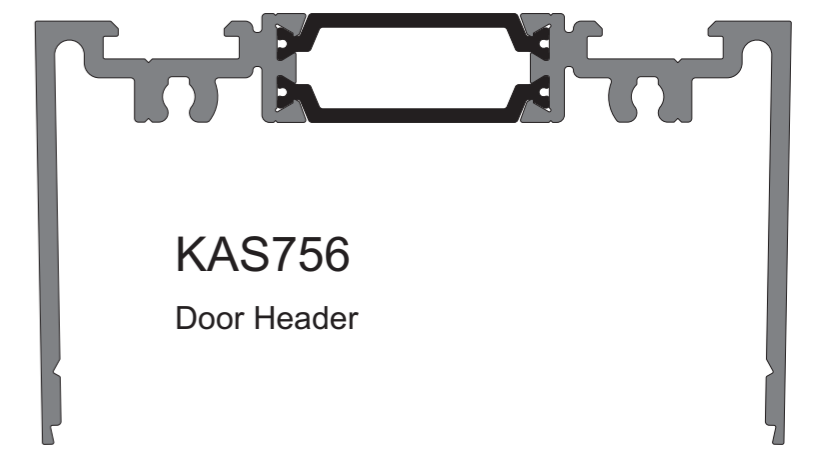

KAS762
Top Rail

KAS764
Mid Rail

KAS763
Bottom Rail

KAS754
Lock Stile

KAS755
Slave Stile

KAS765
Concealed Vertical Rod Stile

KAS751
Safety Stile Frame

KAS752
Safety Stile

KAS753
Flat Safety Stile

KAS631
24mm Square Bead

KAS633
34mm Square Bead

KAS635
38mm Square Bead

KAS632
24mm Bevel Bead

KAS634
34mm Bevel Bead

KAS636
38mm Bevel Bead

KAS772
Brush Carrier

KAS773
Lockstile Trim

KAS774
Slave Stile Trim

KAS756
Door Header

KAS757
Door Header Plate

KAS767
Door Header Plate

KAS758
Ramp Threshold

KAS759
Square Back Threshold

KAS760
Square Threshold