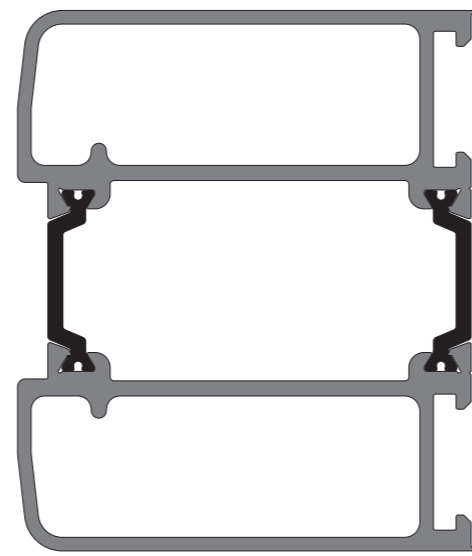

KAS762
Top Rail

KAS764
Mid Rail

KAS763
Bottom Rail

KAS754
Lock Stile

KAS755
Slave Stile

KAS765
Concealed Vertical Rod Stile

KAS751
Safety Stile Frame

KAS752
Safety Stile

KAS753
Flat Safety Stile

KAS631
24mm Square Bead

KAS633
34mm Square Bead

KAS635
38mm Square Bead

KAS632
24mm Bevel Bead

KAS634
34mm Bevel Bead

KAS636
38mm Bevel Bead

KAS772
Brush Carrier

KAS773
Lockstile Trim

KAS774
Slave Stile Trim

KAS756
Door Header

KAS757
Door Header Plate

KAS767
Door Header Plate

KAS758
Ramp Threshold

KAS759
Square Back Threshold

KAS760
Square Threshold

KAS761
Ext Square Threshold

KAS467
Wedge Gasket

KAS282
Retaining Gasket

KAS766
Header Rebate Bead

KAS768
Stile Vertical Rebate Bead

KAS769
Stile Security Rebate Bead

KESTREL

ALUMINIUM SYSTEMS