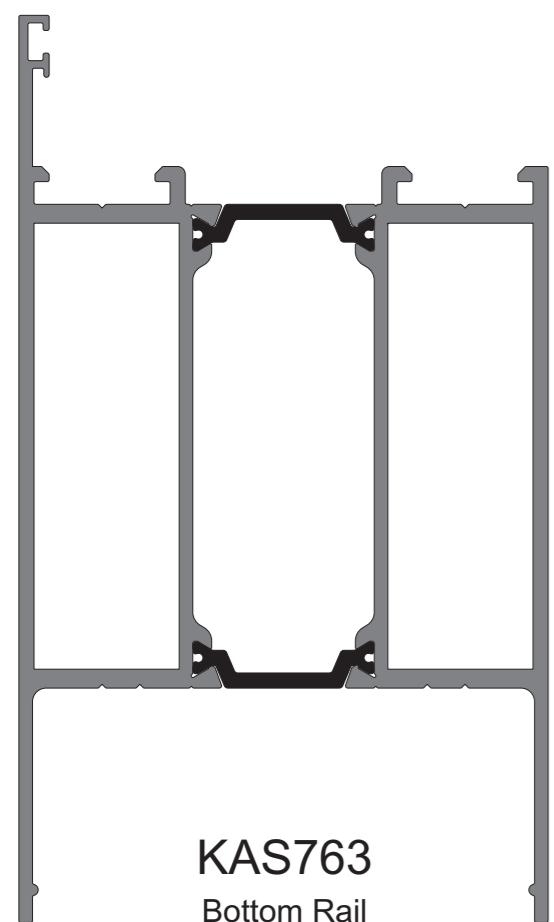

KAS762
Top Rail

KAS764
Mid Rail

KAS763
Bottom Rail

KAS754
Lock Stile

KAS755
Slave Stile

KAS765
Concealed Vertical Rod Stile

KAS751
Safety Stile Frame

KAS752
Safety Stile

KAS753
Flat Safety Stile

KAS631
24mm Square Bead

KAS633
34mm Square Bead

KAS635
38mm Square Bead

KAS632
24mm Bevel Bead

KAS634
34mm Bevel Bead

KAS636
38mm Bevel Bead

KAS772
Brush Carrier

KAS773
Lockstile Trim

KAS774
Slave Stile Trim

KAS756
Door Header

KAS757
Door Header Plate

KAS767
Door Header Plate

KAS758
Ramp Threshold

KAS759
Square Back Threshold

KAS760
Square Threshold

KAS761
Ext Square Threshold

KAS467
Wedge Gasket

KAS282
Retaining Gasket

KAS766
Header Rebate Bead

KAS768
Stile Vertical Rebate Bead

KAS769
Stile Security Rebate Bead

KESTREL

ALUMINIUM SYSTEMS