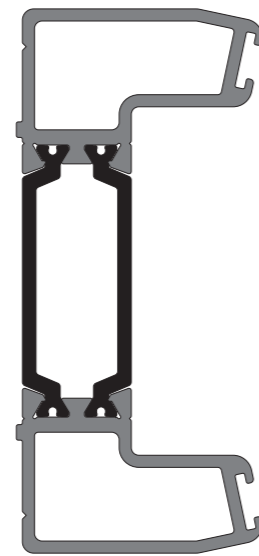

KAS762
Top Rail

KAS764
Mid Rail

KAS763
Bottom Rail

KAS754
Lock Stile

KAS755
Slave Stile

KAS765
Concealed Vertical Rod Stile

KAS751
Safety Stile Frame

KAS752
Safety Stile

KAS753
Flat Safety Stile

KAS631
24mm Square Bead

KAS633
34mm Square Bead

KAS635
38mm Square Bead

KAS632
24mm Bevel Bead

KAS634
34mm Bevel Bead

KAS636
38mm Bevel Bead

KAS772
Brush Carrier

KAS773
Lockstile Trim

KAS774
Slave Stile Trim

KAS756
Door Header

KAS757
Door Header Plate

KAS767
Door Header Plate

KAS758
Ramp Threshold

KAS759
Square Back Threshold

KAS760
Square Threshold

KAS761
Ext Square Threshold

KAS467
Wedge Gasket

KAS282
Retaining Gasket

KAS766
Header Rebate Bead

KAS768
Stile Vertical Rebate Bead

KAS769
Stile Security Rebate Bead

KESTREL

ALUMINIUM SYSTEMS