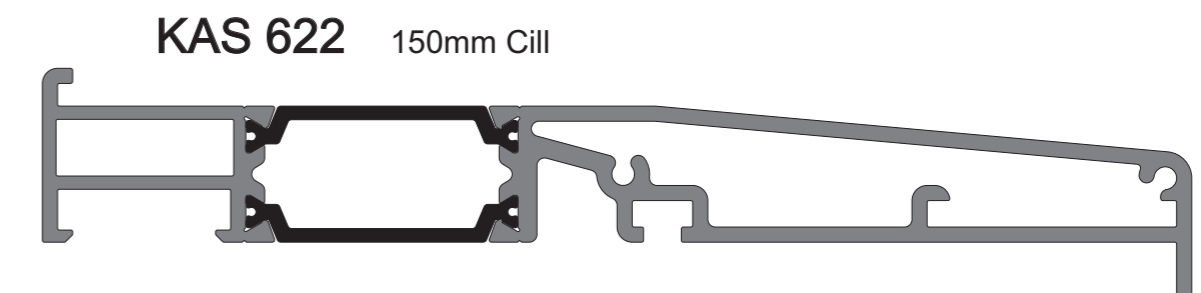

KAS 622 150mm Cill