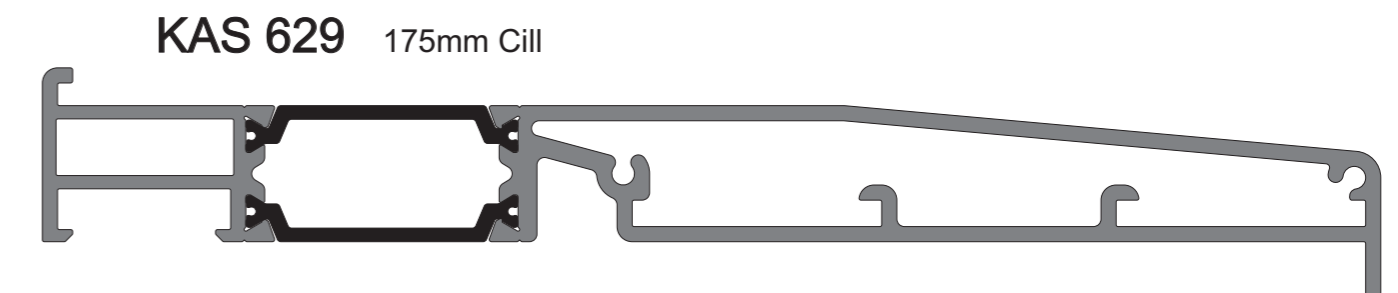

KAS 629 175mm Cill